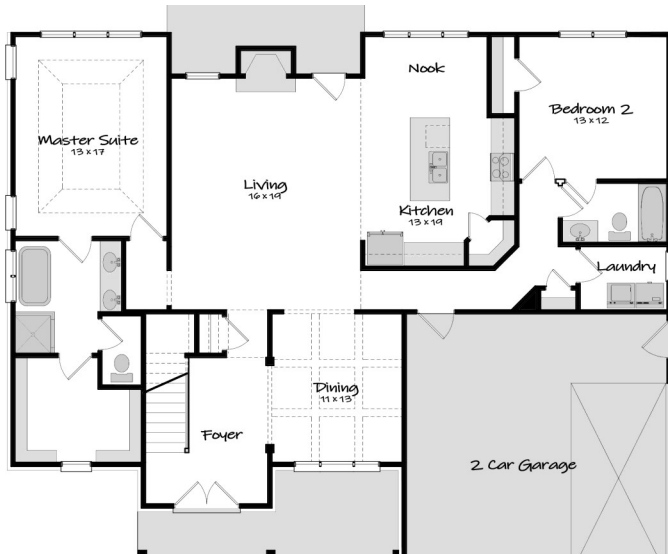

DONOVAN

B U I L D E R S L L C

We Build Dreams!

<h2>ASHLEIGH</h2>	1 1/2 story 4 bedroom 3 bath home 2 bedrooms on main level Main level parking Open Living Area
-------------------	---

Lakewood Estates

Annette Durrett 205-243-9970
Karen Spann 205-790-5113
Crystal Russell 205-516-6422
Billy Bowen 256-749-8131

www.donovanbuildersllc.com

Price, Elevations, Floor Plan, and Onsite Changes may be made to the plan at the builder's sole discretion. Room dimensions are approximate