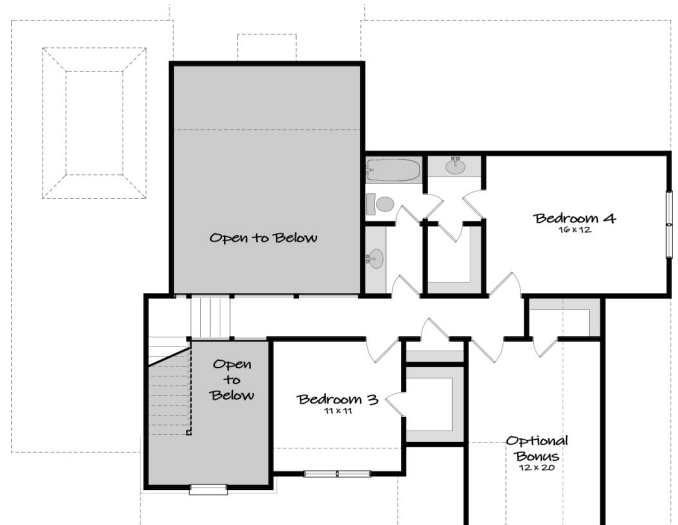

DONOVAN

B U I L D E R S L L C

We Build Dreams!

<h2>ASHLEIGH</h2>	1 1/2 story 4 bedroom 3 bath home 2 bedrooms on main level Main level parking Open Living Area
-------------------	---

Lakewood Estates

Annette Durrett 205-243-9970
Karen Spann 205-790-5113
Crystal Russell 205-516-6422
Billy Bowen 256-749-8131

www.donovanbuildersllc.com

Price, Elevations, Floor Plan, and Onsite Changes may be made to the plan at the builder's sole discretion. Room dimensions are approximate