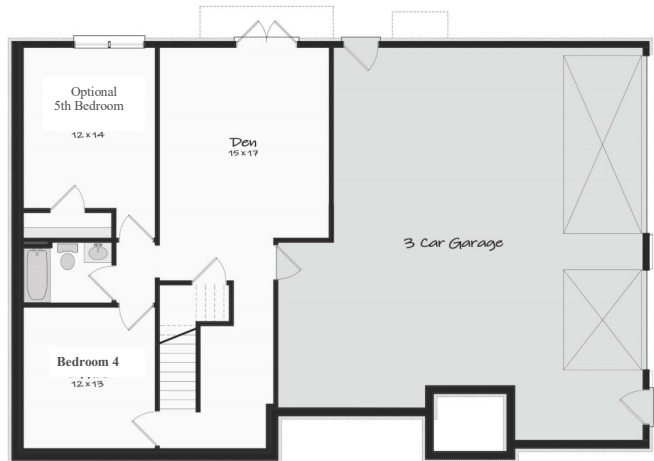

DONOVAN

B U I L D E R S  L L C

We Build Dreams!

<p>LILLY</p>	<p>4 or 5 Bedrooms 3 baths Open, Flowing Living & Gathering Spaces Spacious, Welcoming Foyer Finished basement includes 1 or 2 bedrooms and den 3 car garage</p>
--------------	--

Lakewood Estates

www.donovanbuildersllc.com

Annette Durrett 205-243-9970
Karen Spann 205-790-5113
Crystal Russell 205-516-6422
Billy Bowen 256-749-8131

Noland Design

Birmingham, Alabama LLC

Prices, Elevations, Floor Plan, and Onsite Changes may be made to the plan at the builder's sole discretion. Room dimensions are approximate.. Picture is artists rendering.